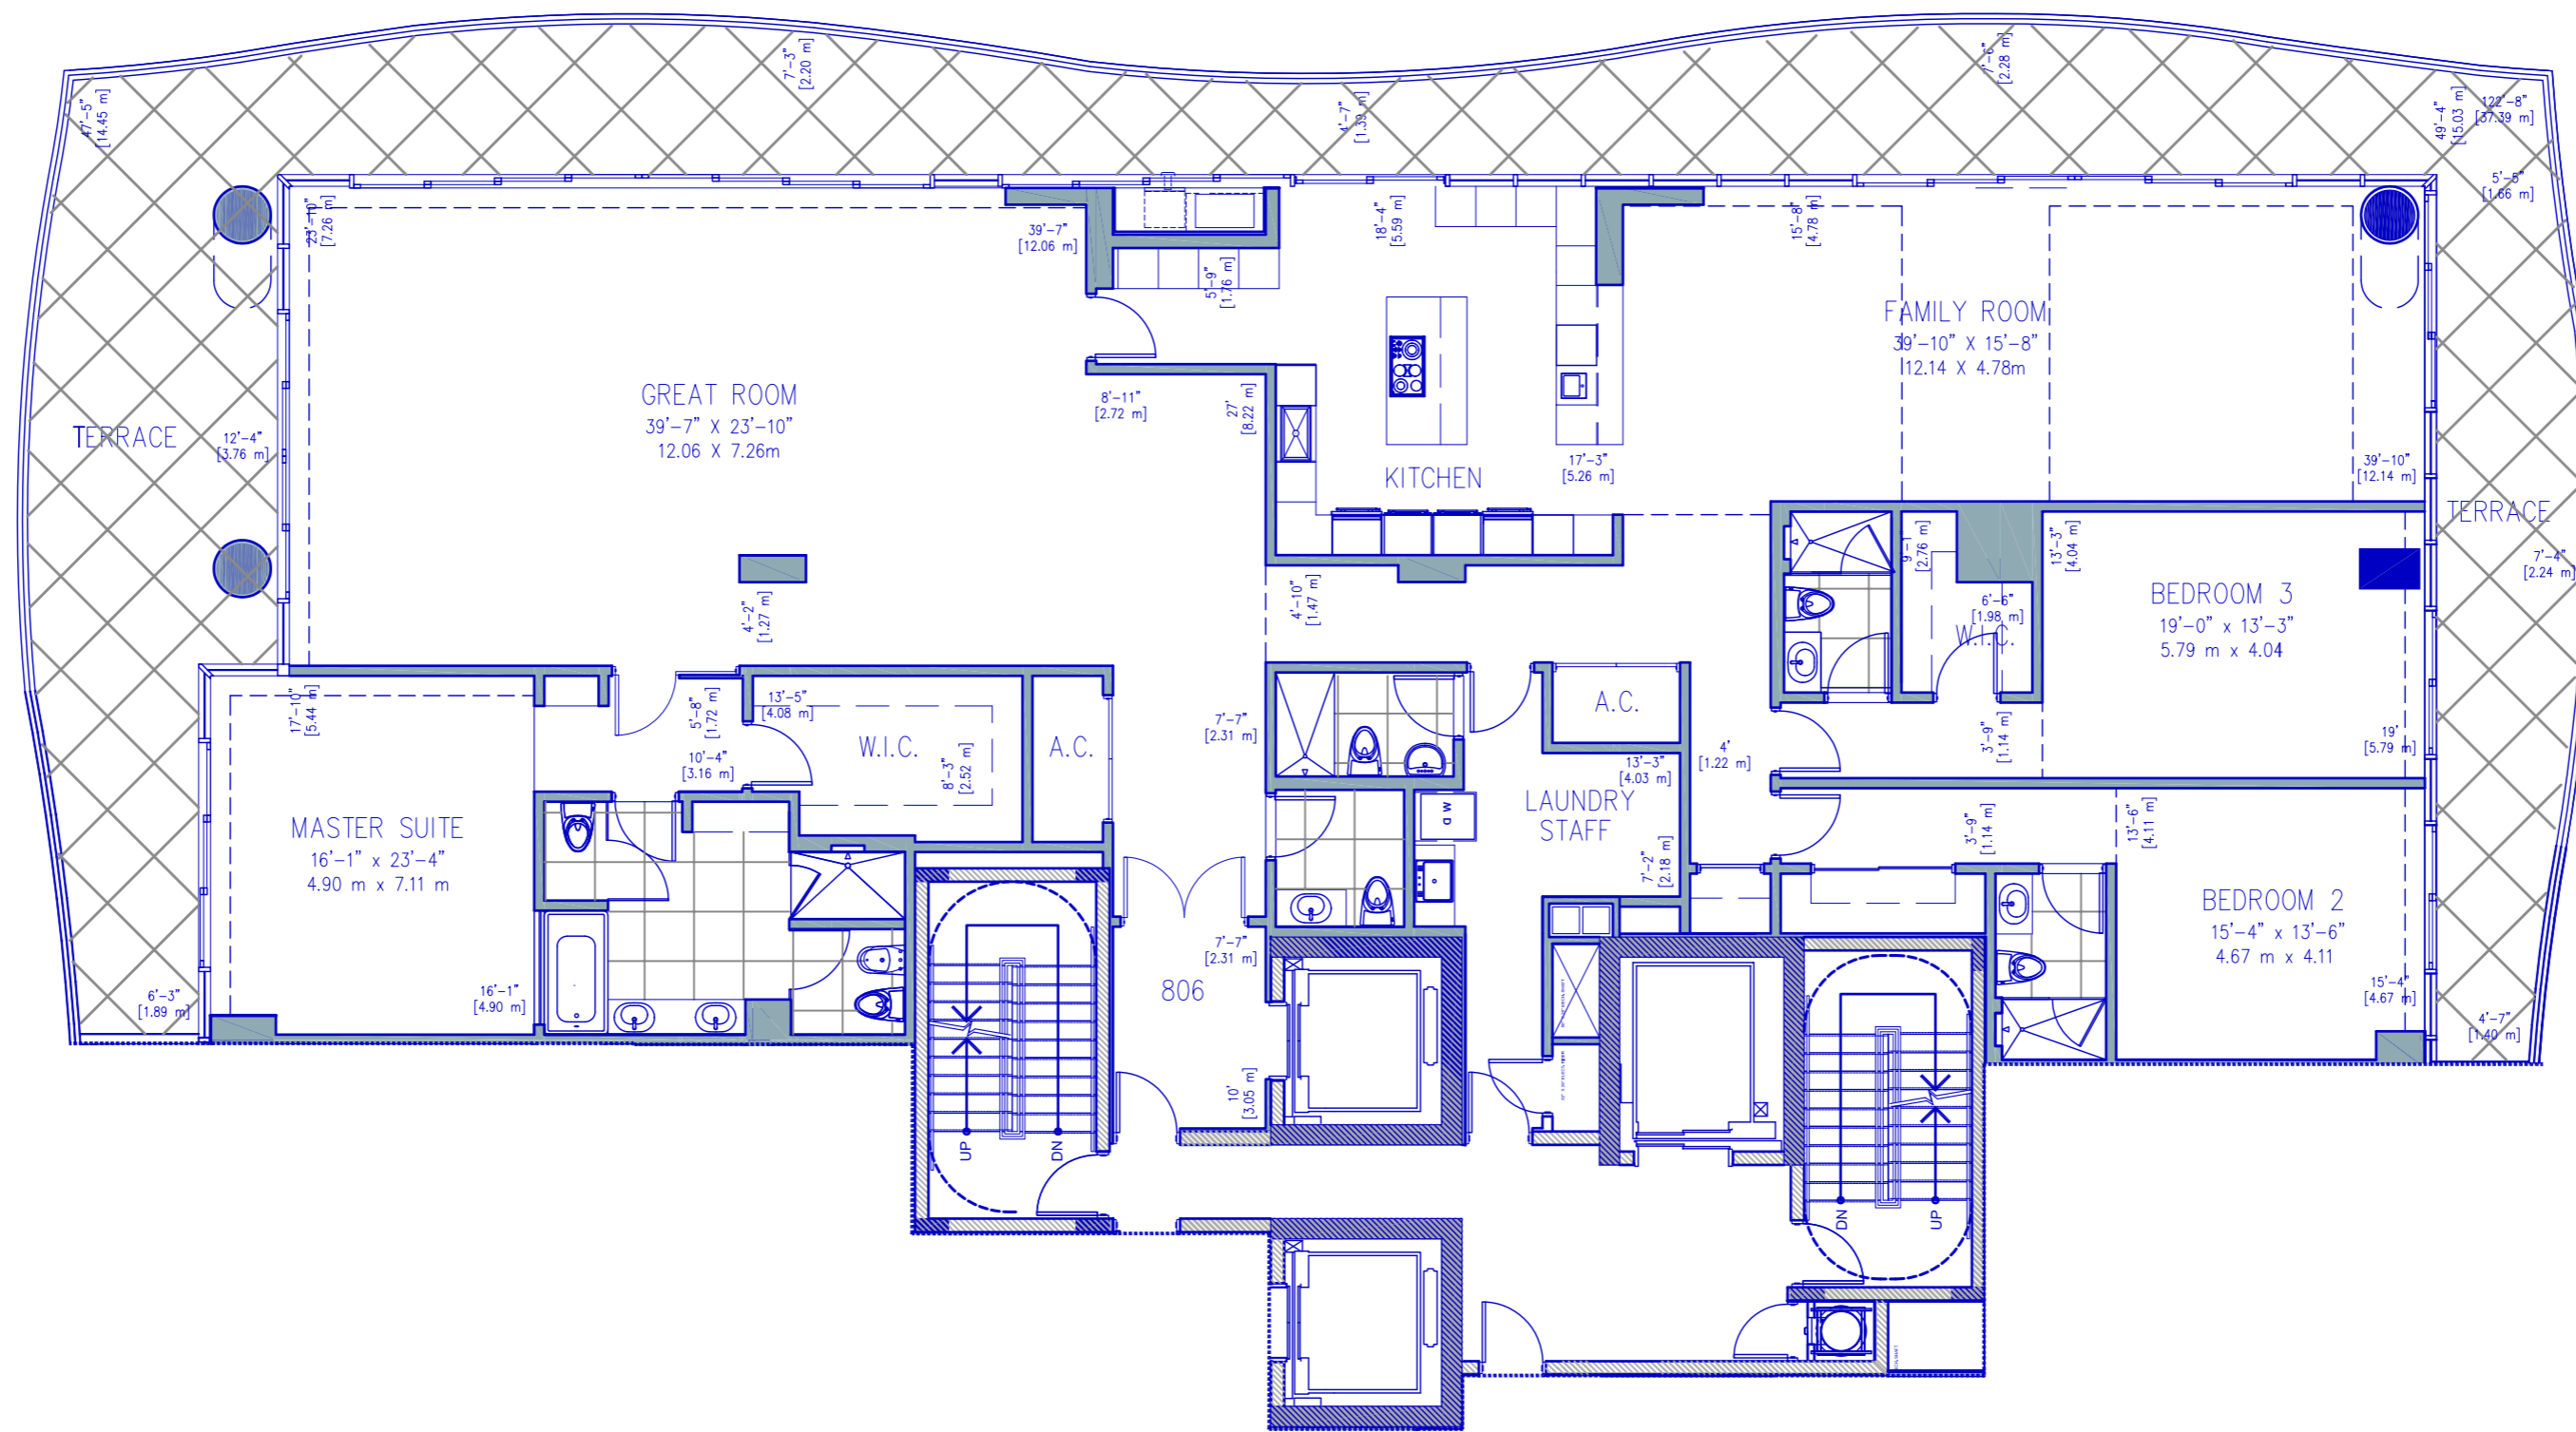

806

RESIDENCE

ocean

ocean

RESIDENCE	4,487.00 sq. ft.	416.85 sq. mt.
TERRACE	1,599.00 sq. ft.	148.55 sq. mt.
Total:	6,086.00 sq. ft.	565.40 sq. mt.

CHÂTEAU
OCEAN RESIDENCES